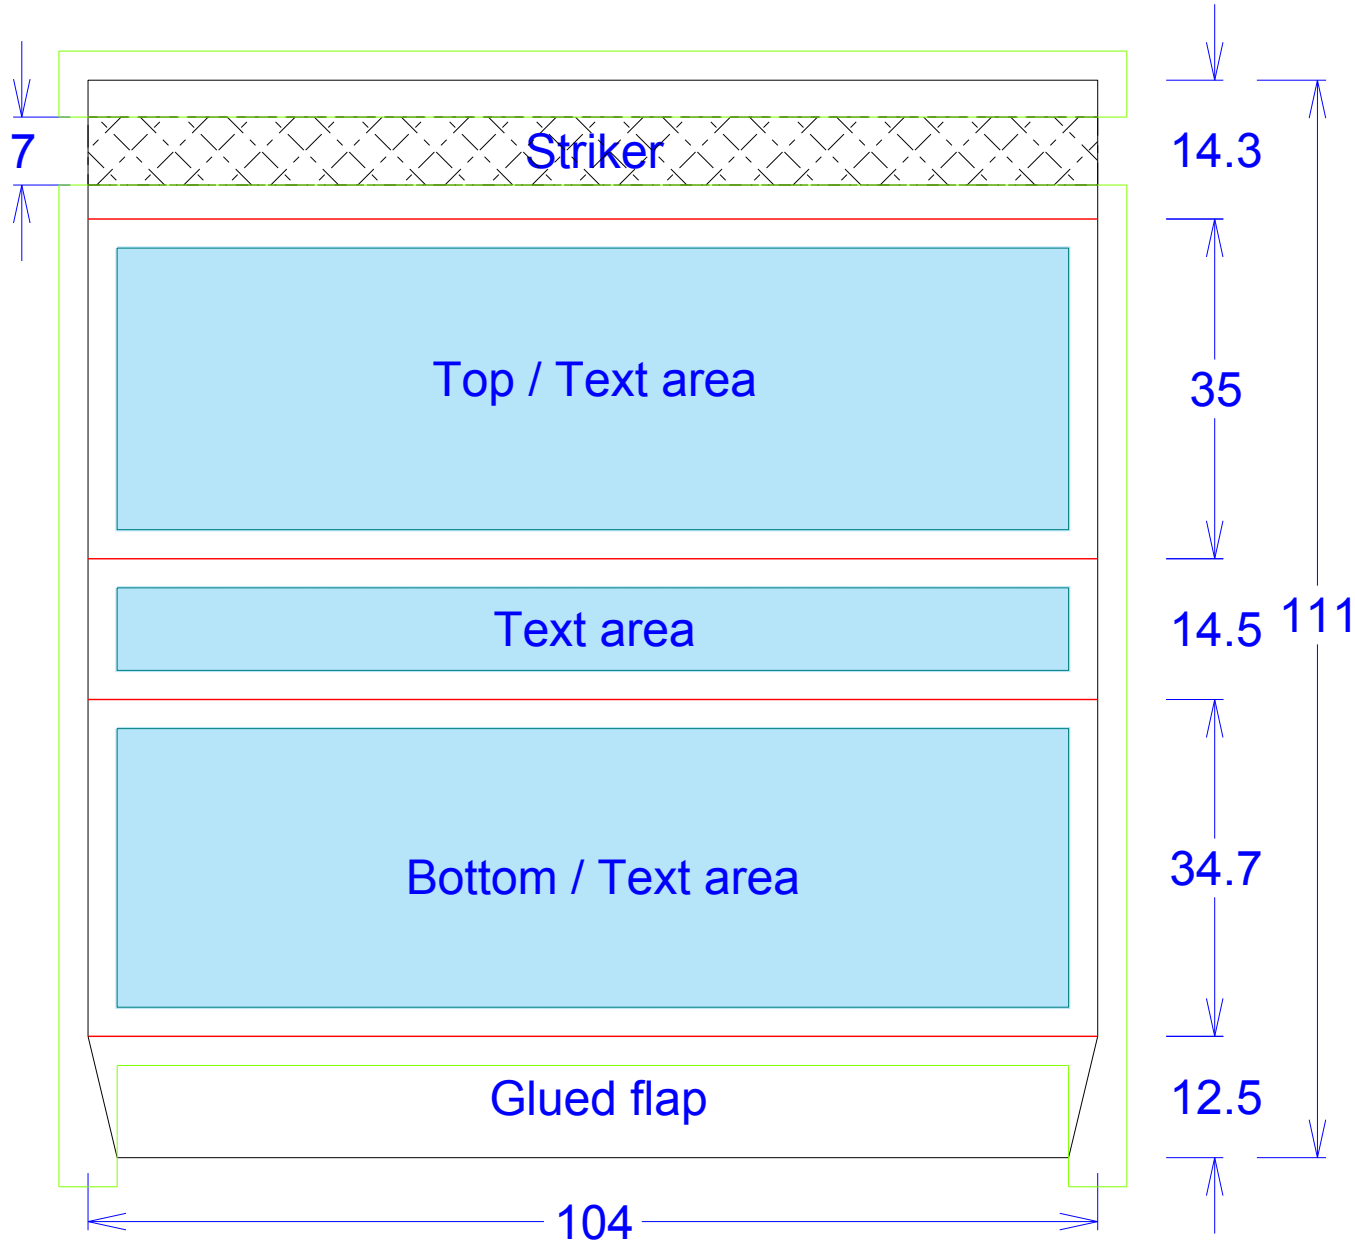

Article: BX3W outer

Date: 09/06/2010

Carton: Performa Cream

Blank width: 104 mm

Grain direction: horizontal

Basis weight: 260 g/m²

Blank length: 111 mm

LxWxD: 104.00 x 35.00 x 14.50 mm

Area: 11544 mm²

Rule length: 840.73 mm

Waste on blank: 0.33 %

Weight of carton: 2.99 g

Description:

cut ———— bleed ————
crease ———— perforation ————