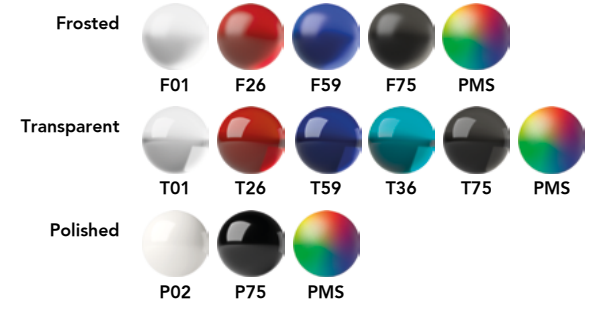

Product code

① ② ③

Cap, body and nose cone

① Writing system

T Twist ball pen with extra smooth mechanism

② Cap and body

F Frosted  
T Transparent  
P Polished

③ Nose cone

F Frosted  
T Transparent  
P Polished  
C Chrome finish metal

Metal nose cone (Not available for Frosted surface)

Refills

Standard Floating Ball® lead free 1.0 mm  
All Prodir pens are refillable.

Configure your pen at [prodir.com](http://prodir.com)